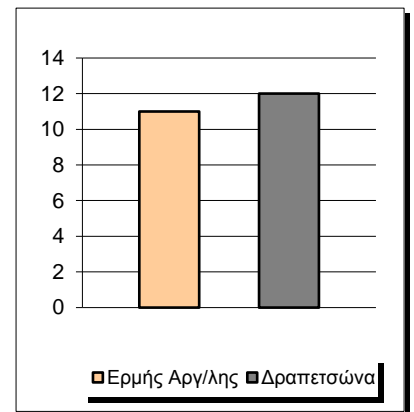

Starters - Subs ratio

Fastbreak Pts

Turnover Pts

Second Chance Pts

NOTES

Blank area for notes.

GRAPHIC STATS

SCORE EVOLUTION

SCORE DIFFERENCE

LARGEST SCORING RUN

LARGEST LEAD